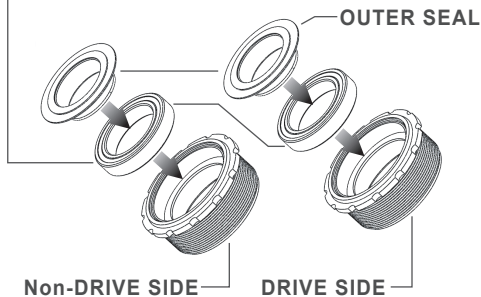

## COLNAGO C-60

TRiPEAK Part NO.

EMA-C6024-SHCBBR

EMA-C6024-SHSBBR

### Bearing Options :

- SB (Steel Bearing) / CB (Ceramic Bearing)
- Bearing Size : 25 × 37 × 7mm - (6805)

### Step 1 THREADED (TWIST-LOCK) Non-DRIVE SIDE

### Step 2 THREADED (TWIST-LOCK) DRIVE SIDE