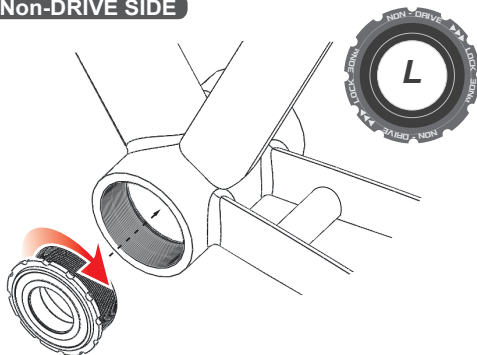

### Bearing Options :

- SB (Steel Bearing) / CB (Ceramic Bearing)
- Bearing Size : 25 × 37 × 7mm - (6805)

### Step 1 THREADED (TWIST-LOCK) Non-DRIVE SIDE

### Step 2 THREADED (TWIST-LOCK) DRIVE SIDE