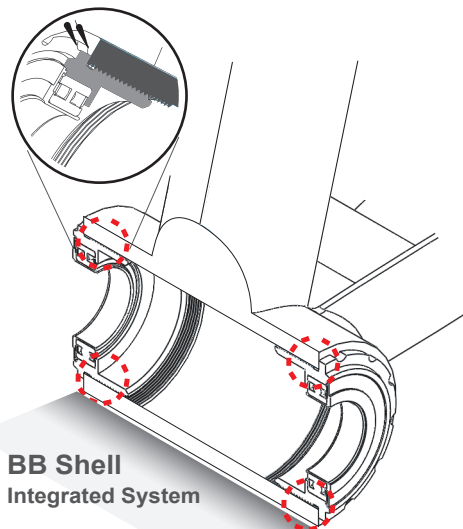

### Bearing Options :

- SB (Steel Bearing) / CB (Ceramic Bearing)
- Bearing Size : 25 × 37 × 7mm - (6805)

### Step 1 THREADED (TWIST-LOCK) Non-DRIVE SIDE

### Step 2 THREADED (TWIST-LOCK) DRIVE SIDE

### INSTALLED-WIDTH