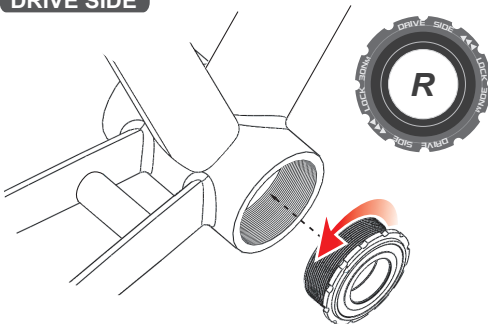

### Bearing Options :

- SB (Steel Bearing) / CB (Ceramic Bearing)
- Bearing Size : 25 × 37 × 7mm - (6805)

### Step 1 THREADED (TWIST-LOCK) Non-DRIVE SIDE

### Step 2 THREADED (TWIST-LOCK) DRIVE SIDE